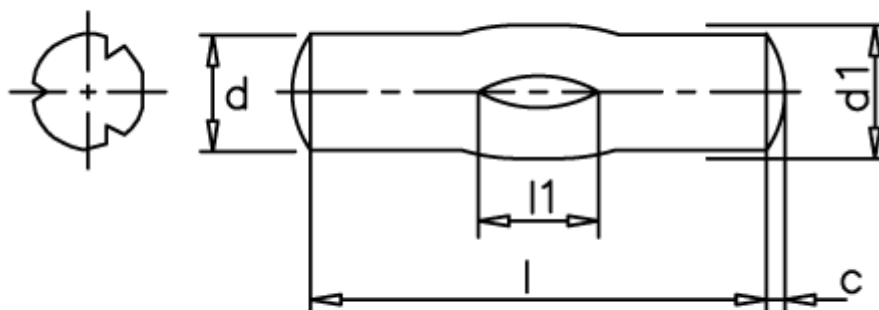

# Data Sheet

Article number: 08083524

Description: KLEE Slotted pin S8 5x20  
Steel

## Measures

---

d1 = 5.0  
d2 = 5.15  
Length = 16-20